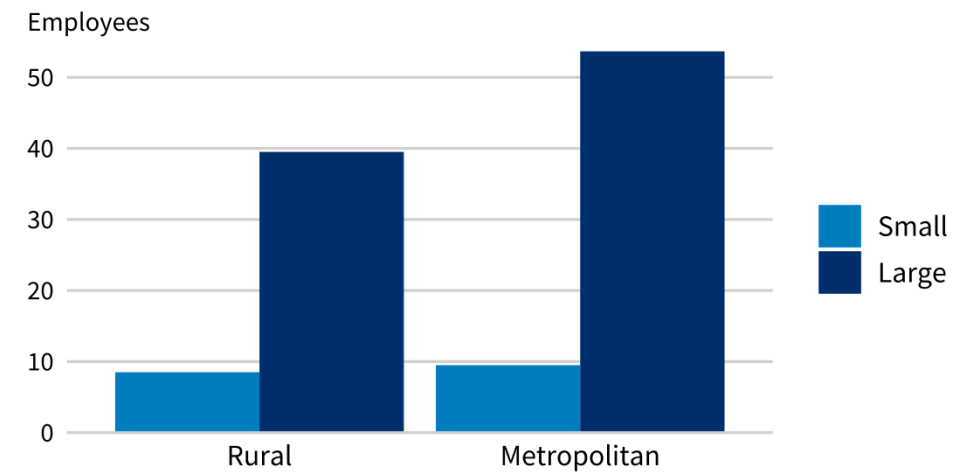

Small businesses provide 54.3 percent of rural jobs

Rural small business employment has grown slowly

Although small businesses employ the majority of rural workers, rural employment by small businesses has grown more slowly than total employment. Between 2012 and 2019, rural employment by small businesses grew by 1.0 percent, from 7.5 million to 7.6 million. During that same period, rural employment by large businesses grew by 12.9 percent, metropolitan employment by small businesses grew by 11.4 percent, and metropolitan employment by large businesses grew by 19.7 percent. Faster growth in employment by large businesses caused the small business share of rural employment to decline from 57.2 percent in 2012 to 54.3 percent in 2019.

Small Business Facts are produced in the Office of Economic Research of the SBA Office of Advocacy. Questions? Send an email to Advocacy@sba.gov.

Average Employment per Establishment by Business Size

Source: Statistics of US Businesses, 2019 (Census)